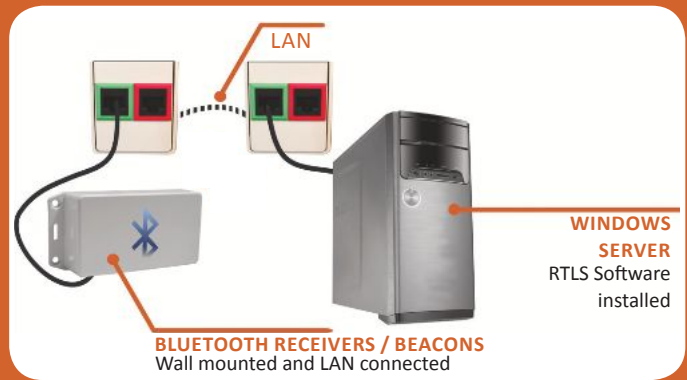

ZONITH

BLUETOOTH ID BADGE

ID CARD / ACCESS CONTROL
CARD HOLDER, WITH BUILT-IN
WIRELESS PANIC BUTTON AND
INDOOR POSITIONING FUNCTION

The Bluetooth ID Badge is perfect for anyone working alone in volatile environments, but also in situations where staff or visitors need to be tracked and located immediately.

- Wearable badge holds any standard ID card / access control card.
- Locate your staff & visitors within any facility via built-in wireless Bluetooth transmitter.
- Discrete Panic Alerting at the push of a button if the situation demands it!

It is ideal for use in:

- Office buildings
- Factories & Warehouses
- Data centers
- Prisons & Psychiatric institutions
- Power utilities facilities

REAL TIME LOCATION SYSTEM

Via LAN enabled Bluetooth Positioning Beacons/Receivers, the ZONITH Real Time Location System (RTLS) monitors the position and panic alarm of the Bluetooth ID Badge. Knowing the position of a person improves safety and enables rapid response should an incident occur. The RTLS is scalable and will function in small reception areas as well as large production facilities, prisons, etc.

CLASP

The clasp secures the Bluetooth ID Badge anywhere on your person.

ID BADGE HOLDER

Any standard ID card will work with the Bluetooth ID Badge. The design of the badge allows the ID card to slide in easily.